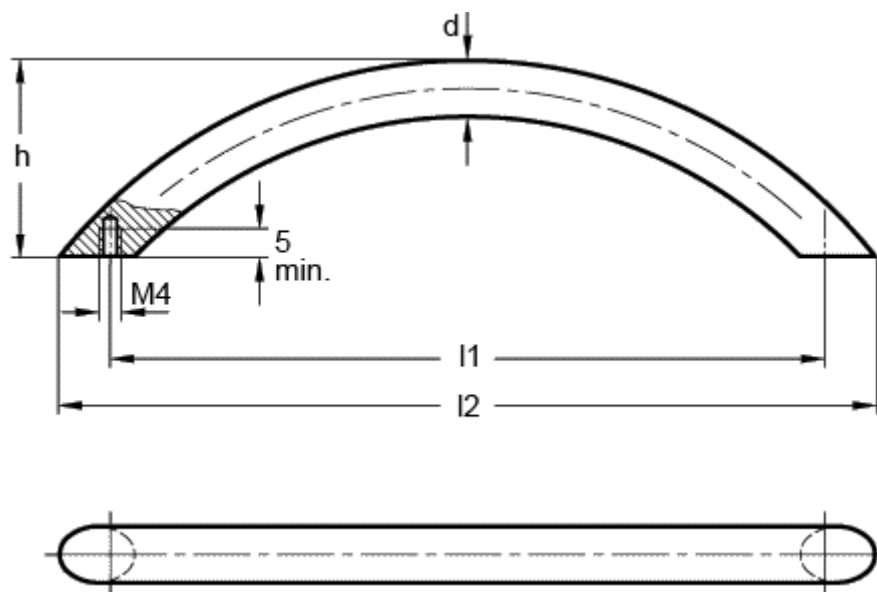

Article number: 20189128

Description: E+G Arch handle, st. steel GN 424.5-10-128

## Measures

d	= 10
h	= 35
l1	= 128
l2 approx.	= 146